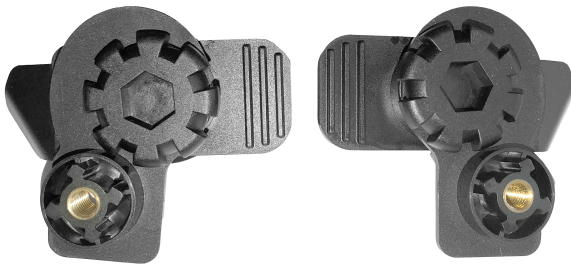

# Adapter to attach to welding helmet

AIR-WHA-10

Adapter to attach AirShield to an ArcOne welding helmet

More Photos:

AIR-WHA-10

In Package

Attached

---