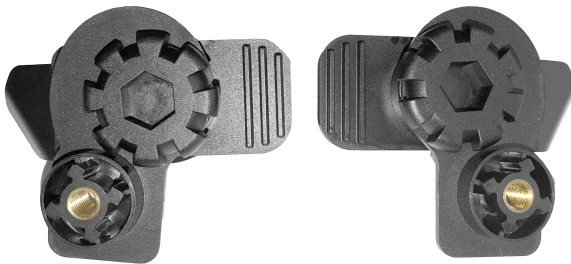

Adapter to attach to welding helmet

AIR-WHA-10

Adapter to attach AirShield to an ArcOne welding helmet

More Photos:

AIR-WHA-10

In Package

Attached
